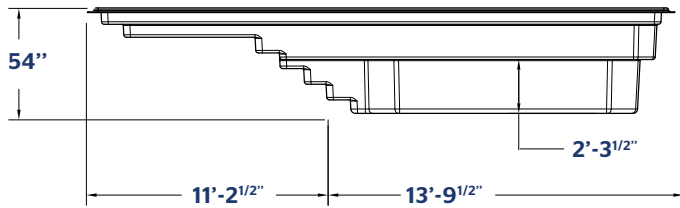

AQUARINO

1025 | 10 X 25 BEACH

INCLUDED:
SKIMMER | RETURN | DRAIN

AVAILABLE COLORS

STANDARD

OPTIONAL COLORS

WEIGHT EMPTY POOL	1394 POUNDS 632 KGS
INTERIOR VOLUME	438,02 CUBIC FEET
WATER VOLUME	12 403 LITERS 3277 GALLONS