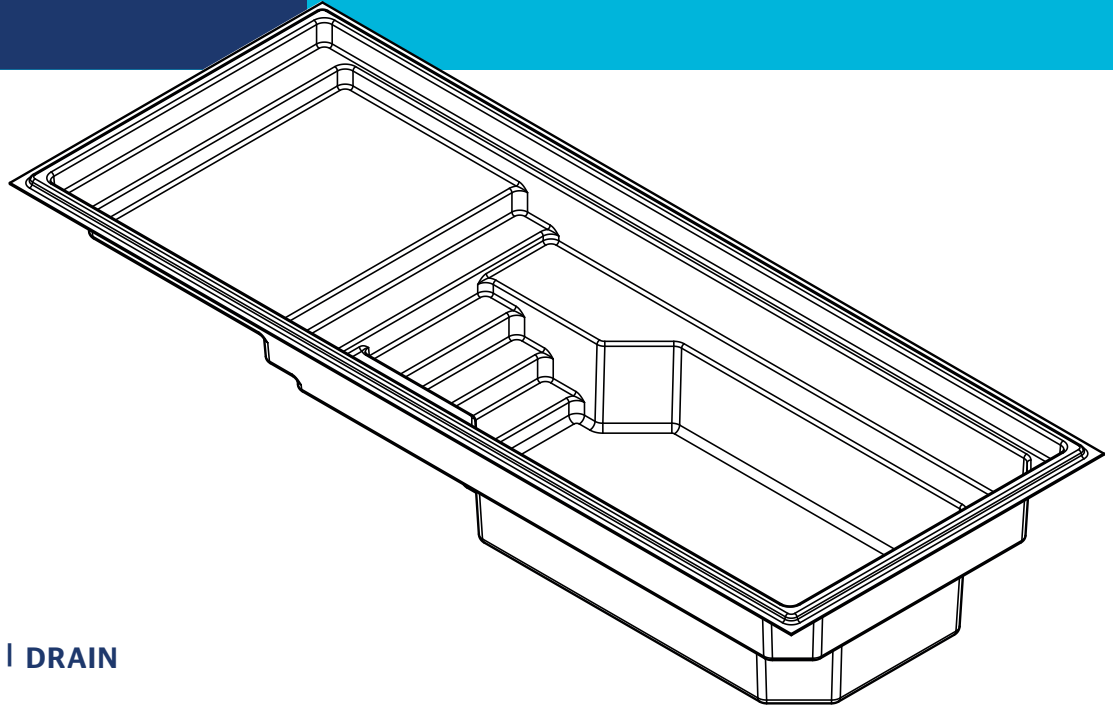

AQUARINO

1025 | 10 X 25 BEACH

INCLUDED:
SKIMMER | RETURN | DRAIN

AVAILABLE COLORS

STANDARD

OPTIONAL COLORS

WEIGHT EMPTY POOL	1394 POUNDS 632 KGS
INTERIOR VOLUME	438,02 CUBIC FEET
WATER VOLUME	12 403 LITERS 3277 GALLONS