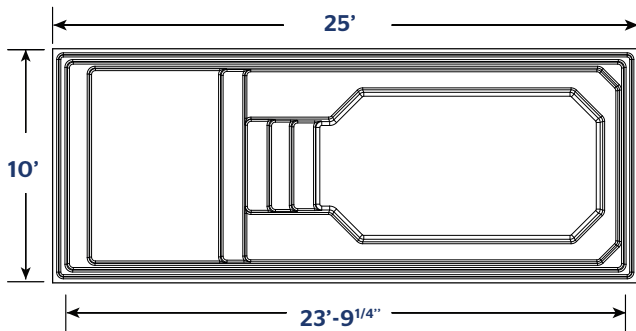

AQUARINO

1025 | 10 X 25 BEACH

INCLUDED:
SKIMMER | RETURN | DRAIN

AVAILABLE COLORS

STANDARD

OPTIONAL COLORS

WEIGHT EMPTY POOL	1394 POUNDS 632 KGS
INTERIOR VOLUME	438,02 CUBIC FEET
WATER VOLUME	12 403 LITERS 3277 GALLONS