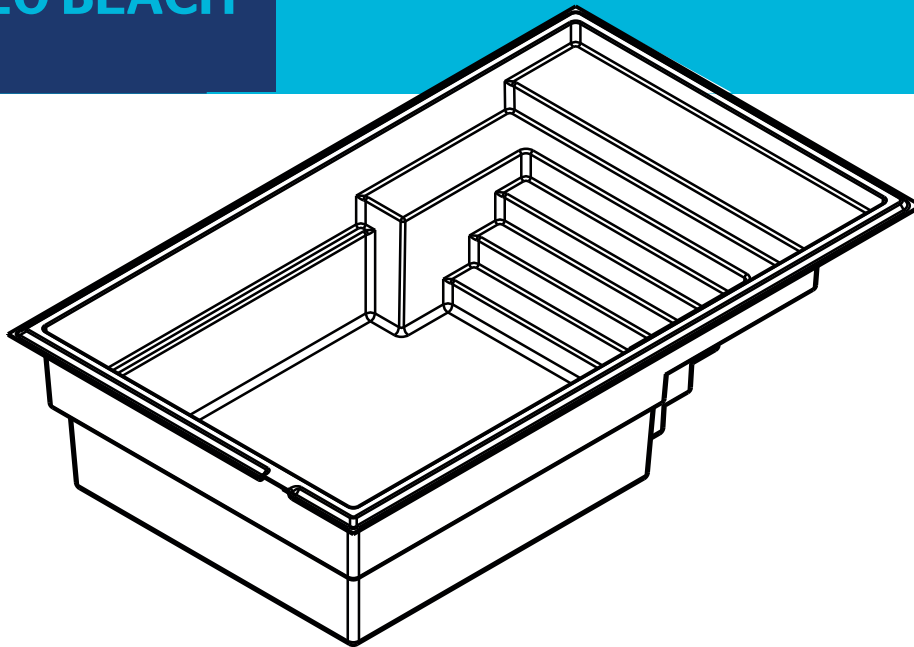

# AQUARINO

## 1220 | 12 X 20 BEACH

**INCLUDED:**  
**SKIMMER | RETURN | DRAIN**  
**DRAIN**

AVAILABLE COLORS

STANDARD

OPTIONAL COLORS

WEIGHT EMPTY POOL	1500 POUNDS   680 KGS
INTERIOR VOLUME	780 CUBIC FEET
WATER VOLUME	22 133 LITERS   5846 GALLONS