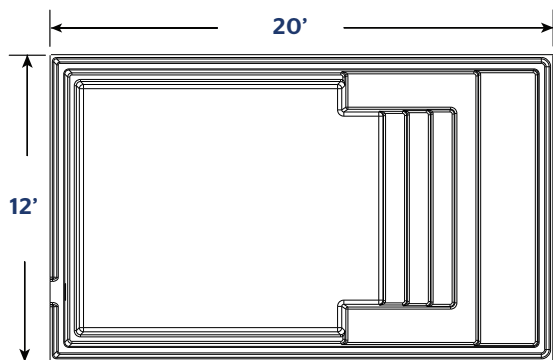

## 1220 | 12 X 20 BEACH

**INCLUDED:**  
**SKIMMER | RETURN | DRAIN**  
**DRAIN**

AVAILABLE COLORS

STANDARD

OPTIONAL COLORS

WEIGHT EMPTY POOL	1500 POUNDS   680 KGS
INTERIOR VOLUME	780 CUBIC FEET
WATER VOLUME	22 133 LITERS   5846 GALLONS