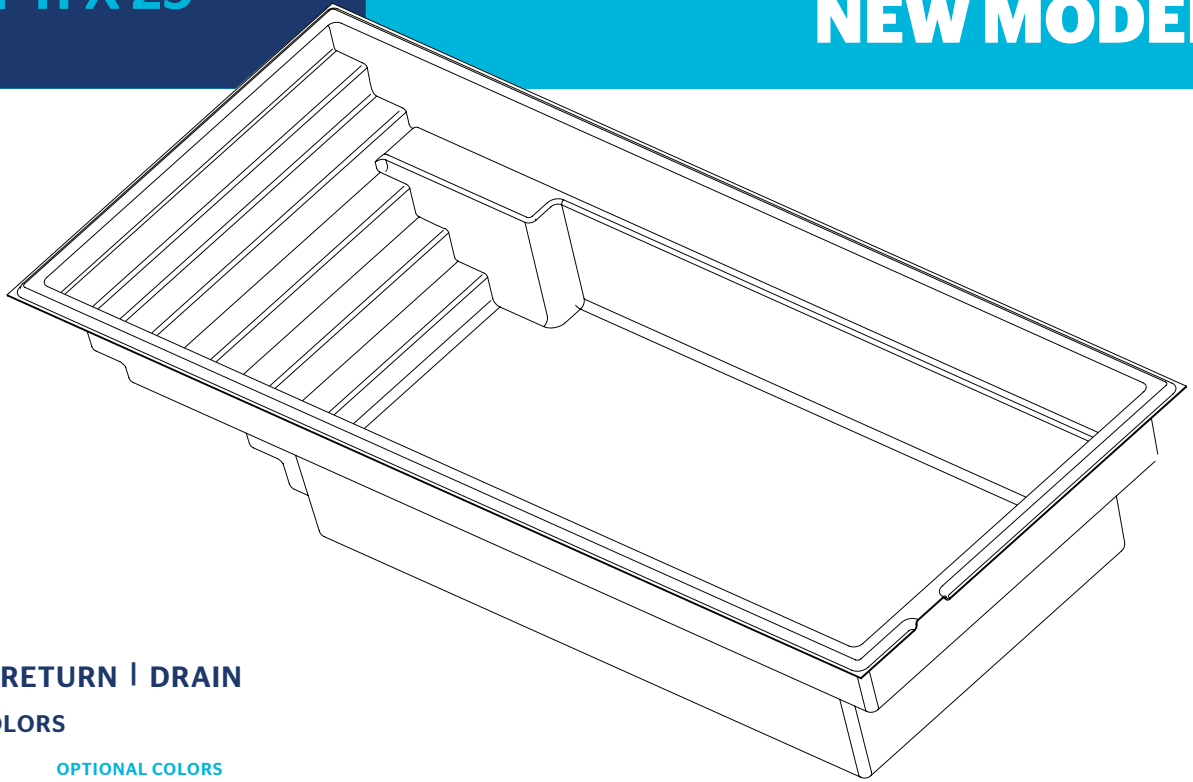

AQUARINO

1125 | 11 X 25

2019
NEW MODEL

INCLUDED:
SKIMMER | RETURN | DRAIN

AVAILABLE COLORS

STANDARD

OPTIONAL COLORS

WEIGHT EMPTY POOL	1,700 POUNDS 770 KGS
INTERIOR VOLUME	711 CUBIC FEET
WATER VOLUME	22,452 LITERS 5,931 GALLONS