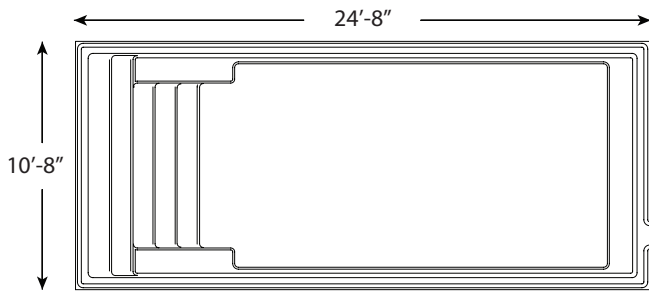

AQUARINO

1125 | 11 X 25

2019
NEW MODEL

INCLUDED:
SKIMMER | RETURN | DRAIN

AVAILABLE COLORS

STANDARD

OPTIONAL COLORS

WEIGHT EMPTY POOL	1,700 POUNDS 770 KGS
INTERIOR VOLUME	711 CUBIC FEET
WATER VOLUME	22,452 LITERS 5,931 GALLONS