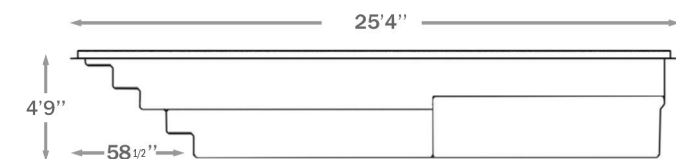

AQUARINO

1227 | 12 X 27

**INCLUDED:
SKIMMER | RETURN | DRAIN**

AVAILABLE COLORS

STANDARD

OPTIONAL COLORS

WEIGHT EMPTY POOL	1,900 POUNDS 860 KGS
INTERIOR VOLUME	1,200 CUBIC FEET
WATER VOLUME	31,100 LITERS 8,200 GALLONS