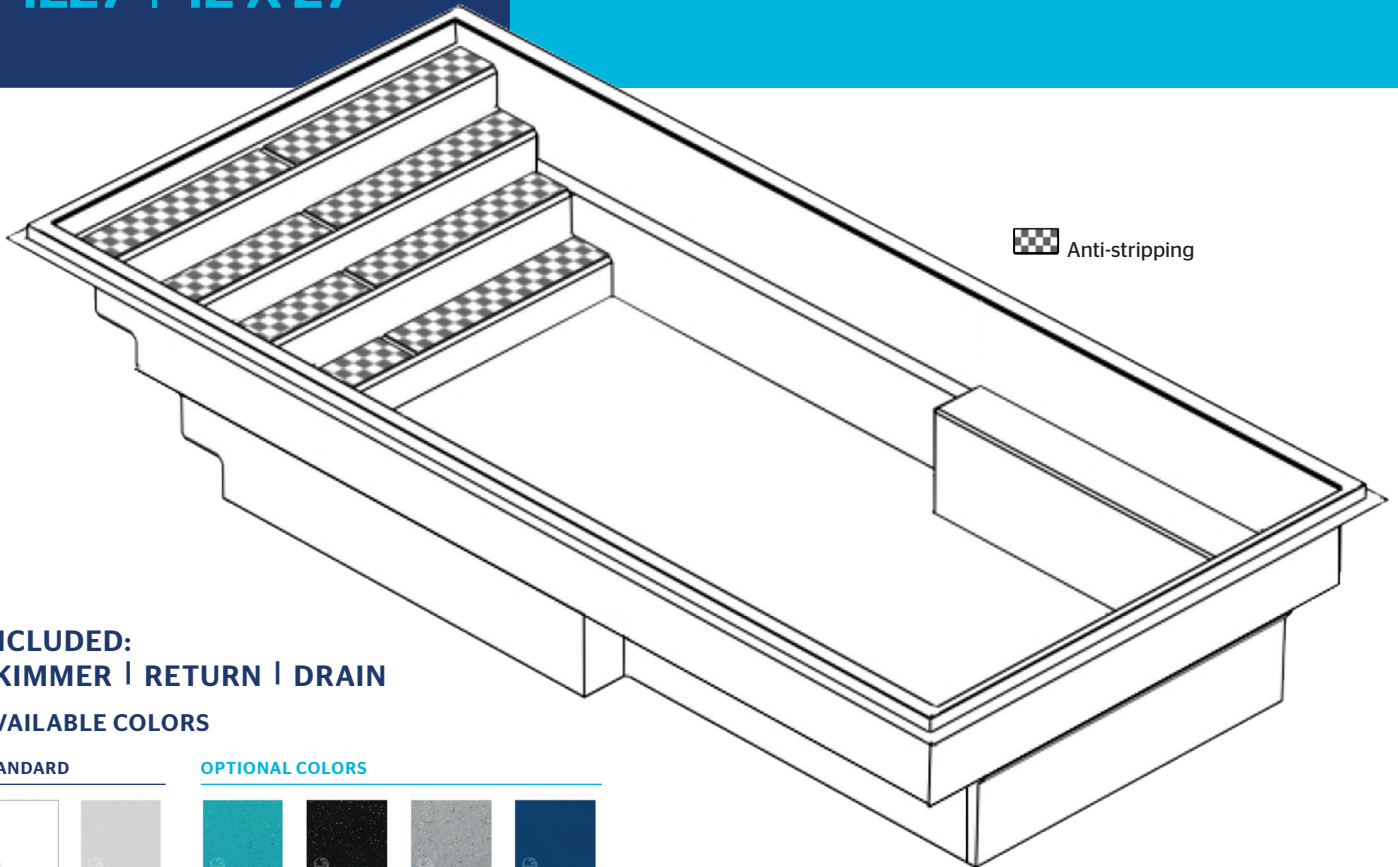

AQUARINO

1227 | 12 X 27

**INCLUDED:
SKIMMER | RETURN | DRAIN**

AVAILABLE COLORS

STANDARD

OPTIONAL COLORS

WEIGHT EMPTY POOL	1,900 POUNDS 860 KGS
INTERIOR VOLUME	1,200 CUBIC FEET
WATER VOLUME	31,100 LITERS 8,200 GALLONS