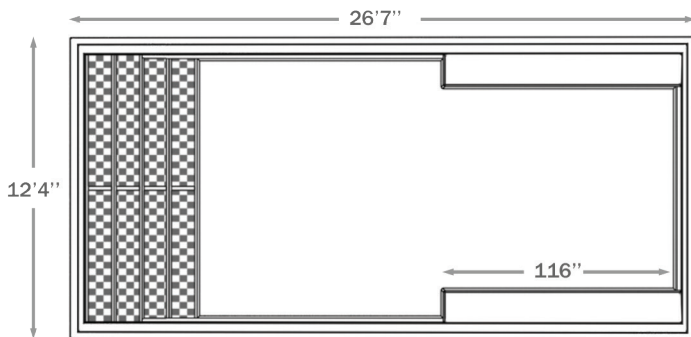

AQUARINO

1227 | 12 X 27

**INCLUDED:
SKIMMER | RETURN | DRAIN**

AVAILABLE COLORS

STANDARD

OPTIONAL COLORS

WEIGHT EMPTY POOL	1,900 POUNDS 860 KGS
INTERIOR VOLUME	1,200 CUBIC FEET
WATER VOLUME	31,100 LITERS 8,200 GALLONS