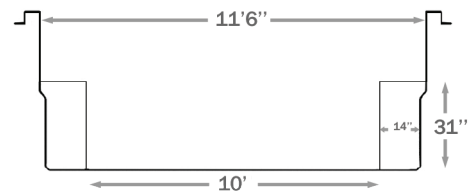

AQUARINO

1227 | 12 X 27

**INCLUDED:
SKIMMER | RETURN | DRAIN**

AVAILABLE COLORS

STANDARD

OPTIONAL COLORS

WEIGHT EMPTY POOL	1,900 POUNDS 860 KGS
INTERIOR VOLUME	1,200 CUBIC FEET
WATER VOLUME	31,100 LITERS 8,200 GALLONS

2 SHOWROOMS:
NORTH SHORE: 490 SICARD STREET, MASCOUCHE, J7K 3G5
SOUTH SHORE: 45 NOBEL ROAD, ST-MATHIEU-DE-BELOEIL, J3G 4S5
AQUARINO.CA