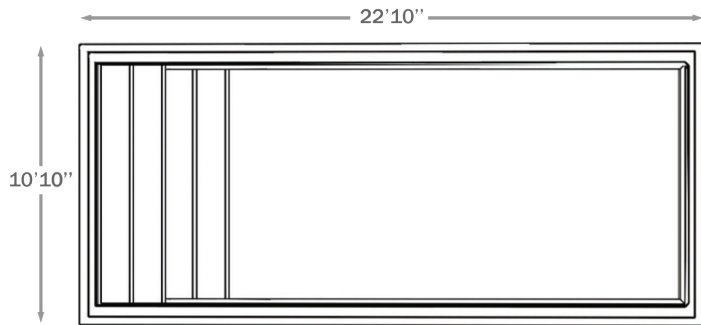

## 1123 | 11 X 23

**INCLUDED:**  
SKIMMER | RETURN | DRAIN

AVAILABLE COLORS

STANDARD

OPTIONAL COLORS

WEIGHT EMPTY POOL	1,600 POUNDS   600 KGS
INTERIOR VOLUME	860 CUBIC FEET
WATER VOLUME	21,800 LITERS   5,760 GALLONS