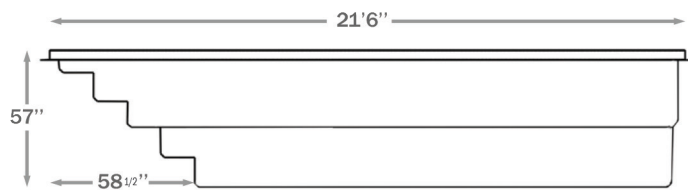

## 1123 | 11 X 23

**INCLUDED:**  
SKIMMER | RETURN | DRAIN

AVAILABLE COLORS

STANDARD

OPTIONAL COLORS

WEIGHT EMPTY POOL	1,600 POUNDS   600 KGS
INTERIOR VOLUME	860 CUBIC FEET
WATER VOLUME	21,800 LITERS   5,760 GALLONS