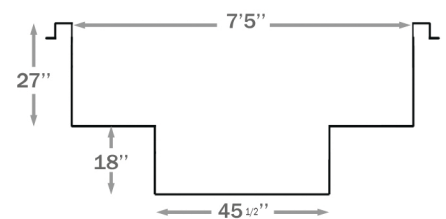

810

SPECIFICATIONS

WEIGHT empty pool

550 Pounds

VOLUME interior

160 Cubic feet

VOLUME water

3600 Liters

COLORS AVAILABLE

Cut view

AQUA **RINO**

www.aquarino.ca