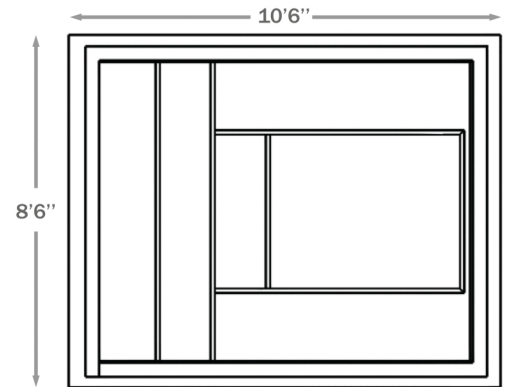

810

SPECIFICATIONS

WEIGHT empty pool

550 Pounds

VOLUME interior

160 Cubic feet

VOLUME water

3600 Liters

COLORS AVAILABLE

Top view

AQUA **RINO**

www.aquarino.ca