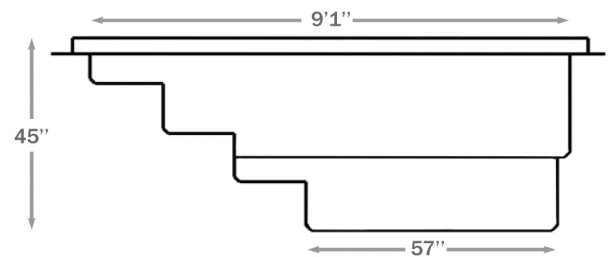

Profile view